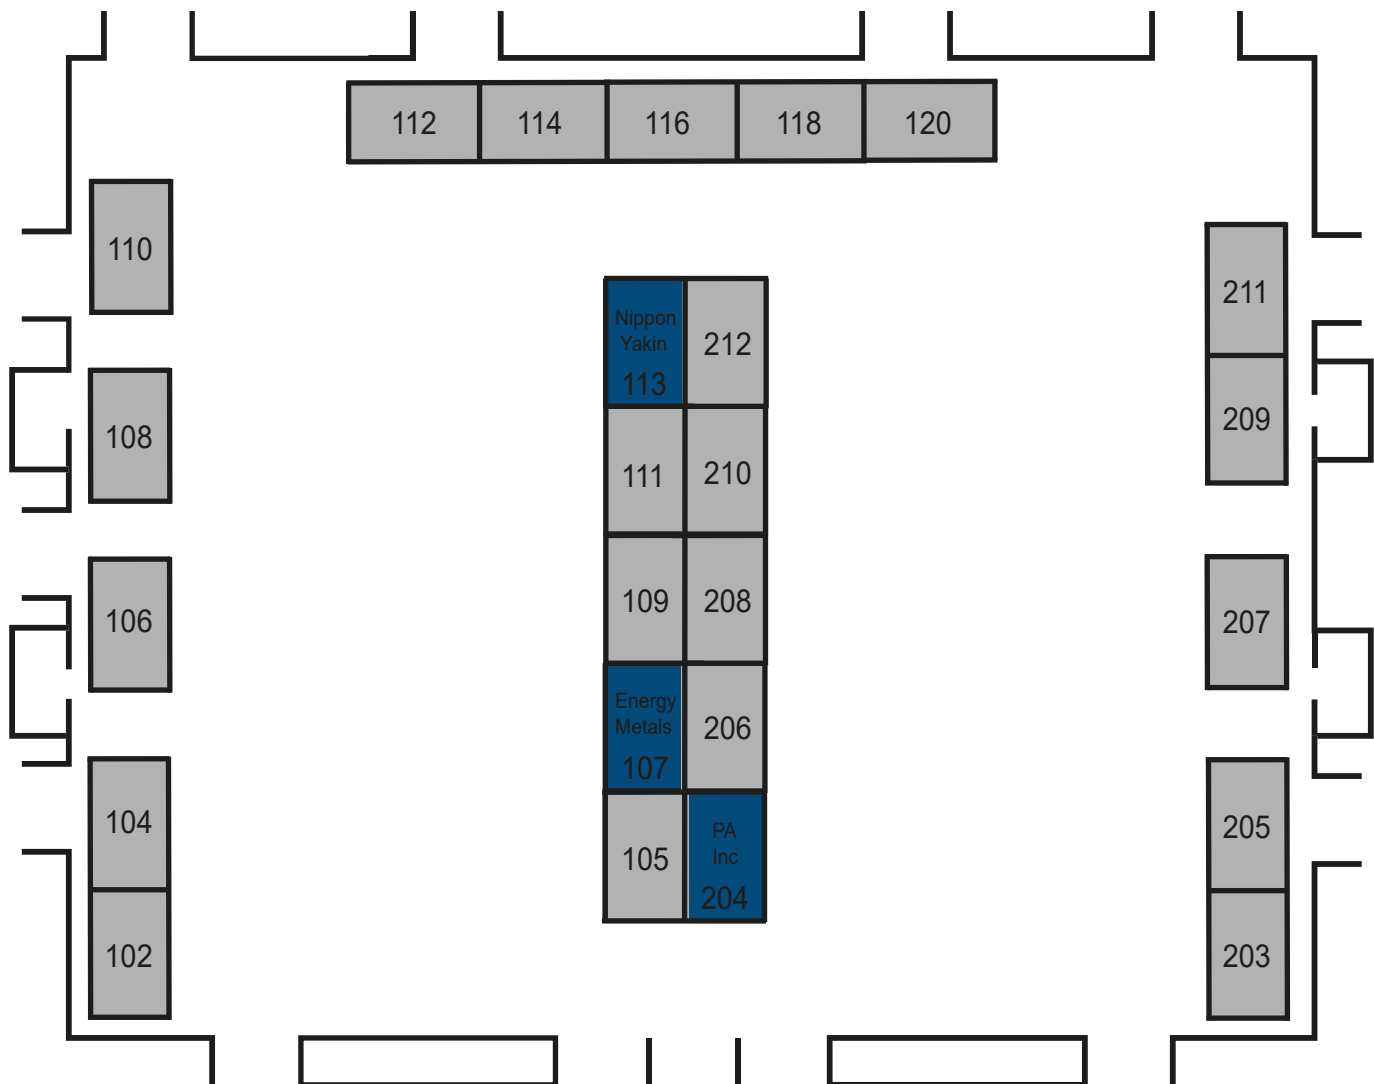

MANAGING AGING PLANTS USA EXHIBITION 2020

RESERVE YOUR EXHIBITION STAND

Exhibition Rates:

Single booth (10ft. x 8 ft.)

\$3,700 USD

Double booth (10ft. x 16 ft.)

\$7,400 USD

Index: